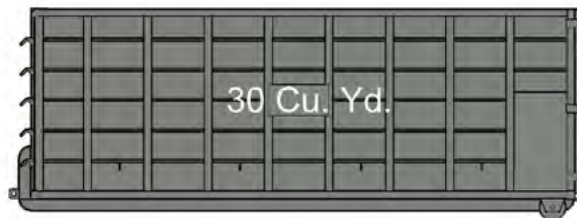

Debris box sizes

12 Ft. Length x 8 Ft. Wide x 2 Ft. Height

18 Ft. Length x 8 Ft. Wide x 3 Ft. Height

18 Ft. Length x 8 Ft. Wide x 4 Ft. Height

18 Ft. Length x 8 Ft. Wide x 6 Ft. Height

18 Ft. Length x 8 Ft. Wide x 8 Ft. Height