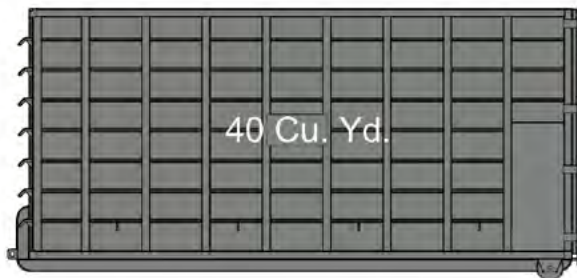

Debris box sizes

12 Ft. Length x 8 Ft. Wide x 2 Ft. Height

18 Ft. Length x 8 Ft. Wide x 3 Ft. Height

18 Ft. Length x 8 Ft. Wide x 4 Ft. Height

18 Ft. Length x 8 Ft. Wide x 6 Ft. Height

18 Ft. Length x 8 Ft. Wide x 8 Ft. Height