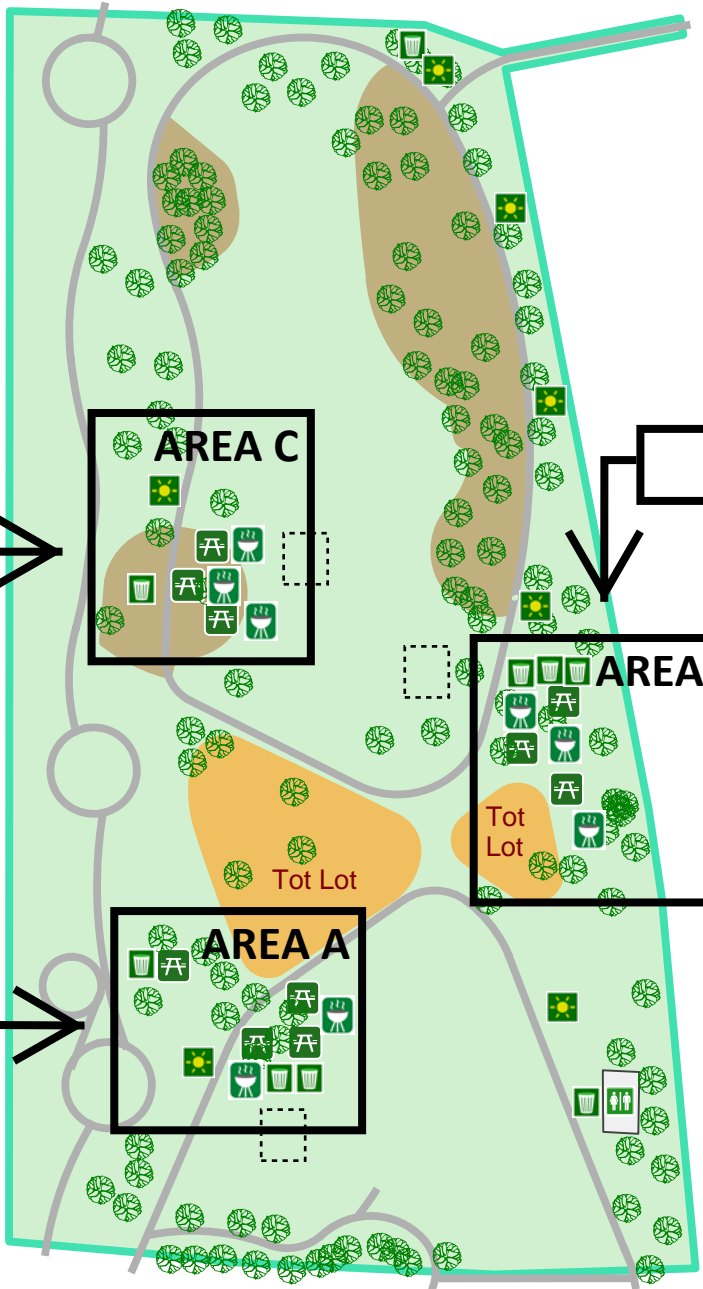

AL AUGUSTINE PARK

SMALL

SMALL

SMALL

- Legend
- Light
 - Trash Can
 - Barbeque Pit
 - Picnic Table