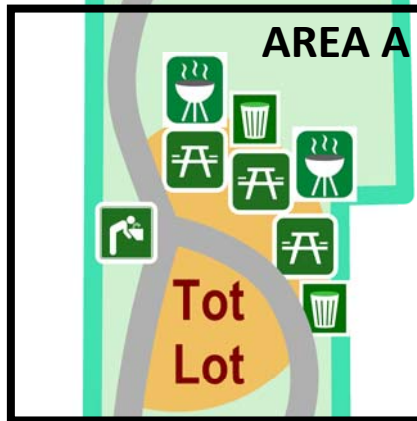

# CALLE ORIENTE PARK

Daniel Ct

SMALL

Calle Oriente

Legend	
	Drinking Fountain
	Picnic Table
	Barbeque Pit
	Trash Can