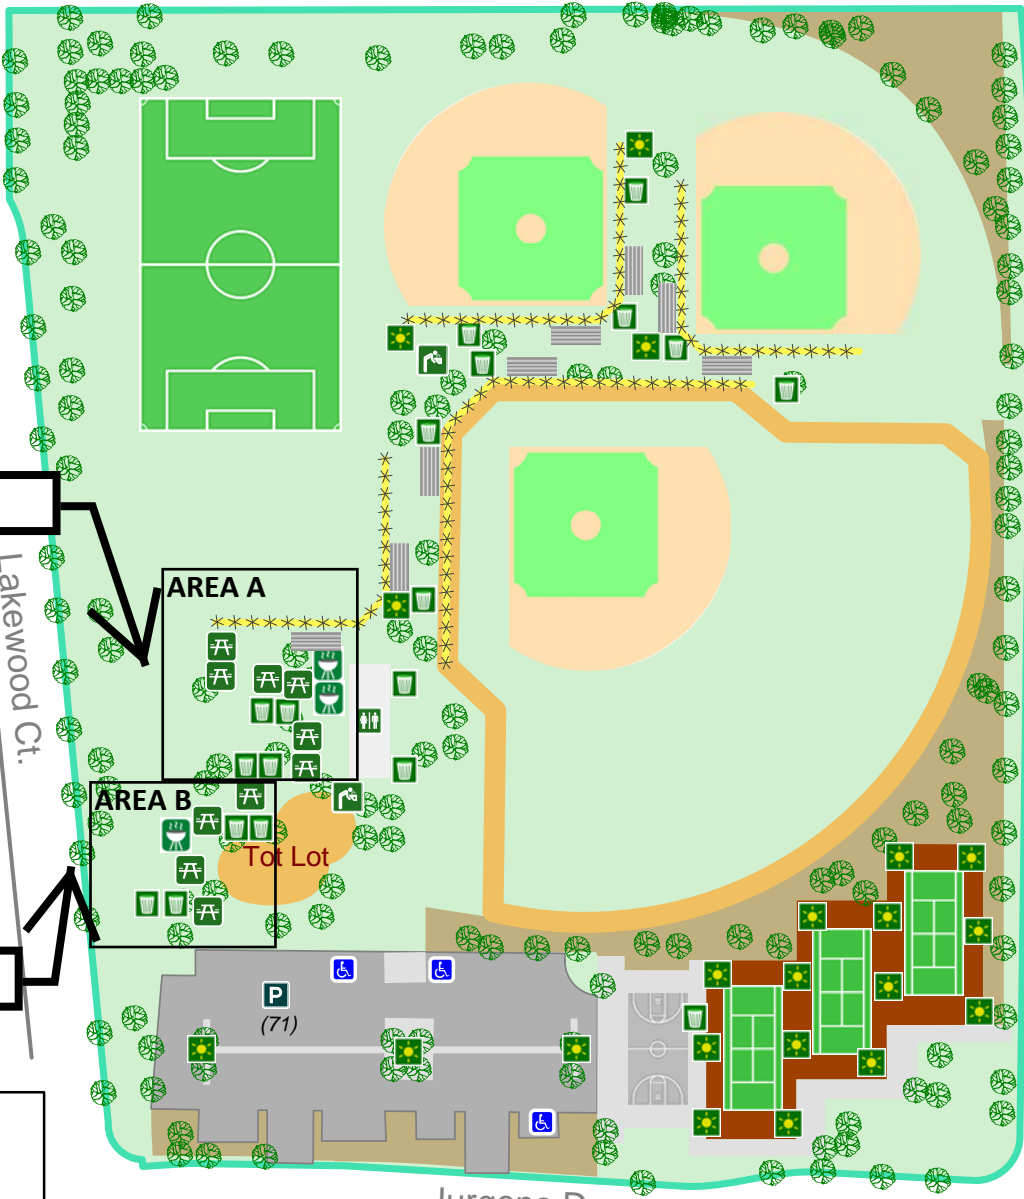

DIXON LANDING PARK

MEDIUM

Lakewood Ct.

Milmont Dr.

SMALL

AREA A

AREA B

Tot Lot

P (71)

Jurgens Dr.

Legend	
	Bleachers
	Handicapped Parking
	Light
	Restroom
	Drinking Fountain
	Picnic Table
	Parking
	Trash Can
	Barbeque Pit