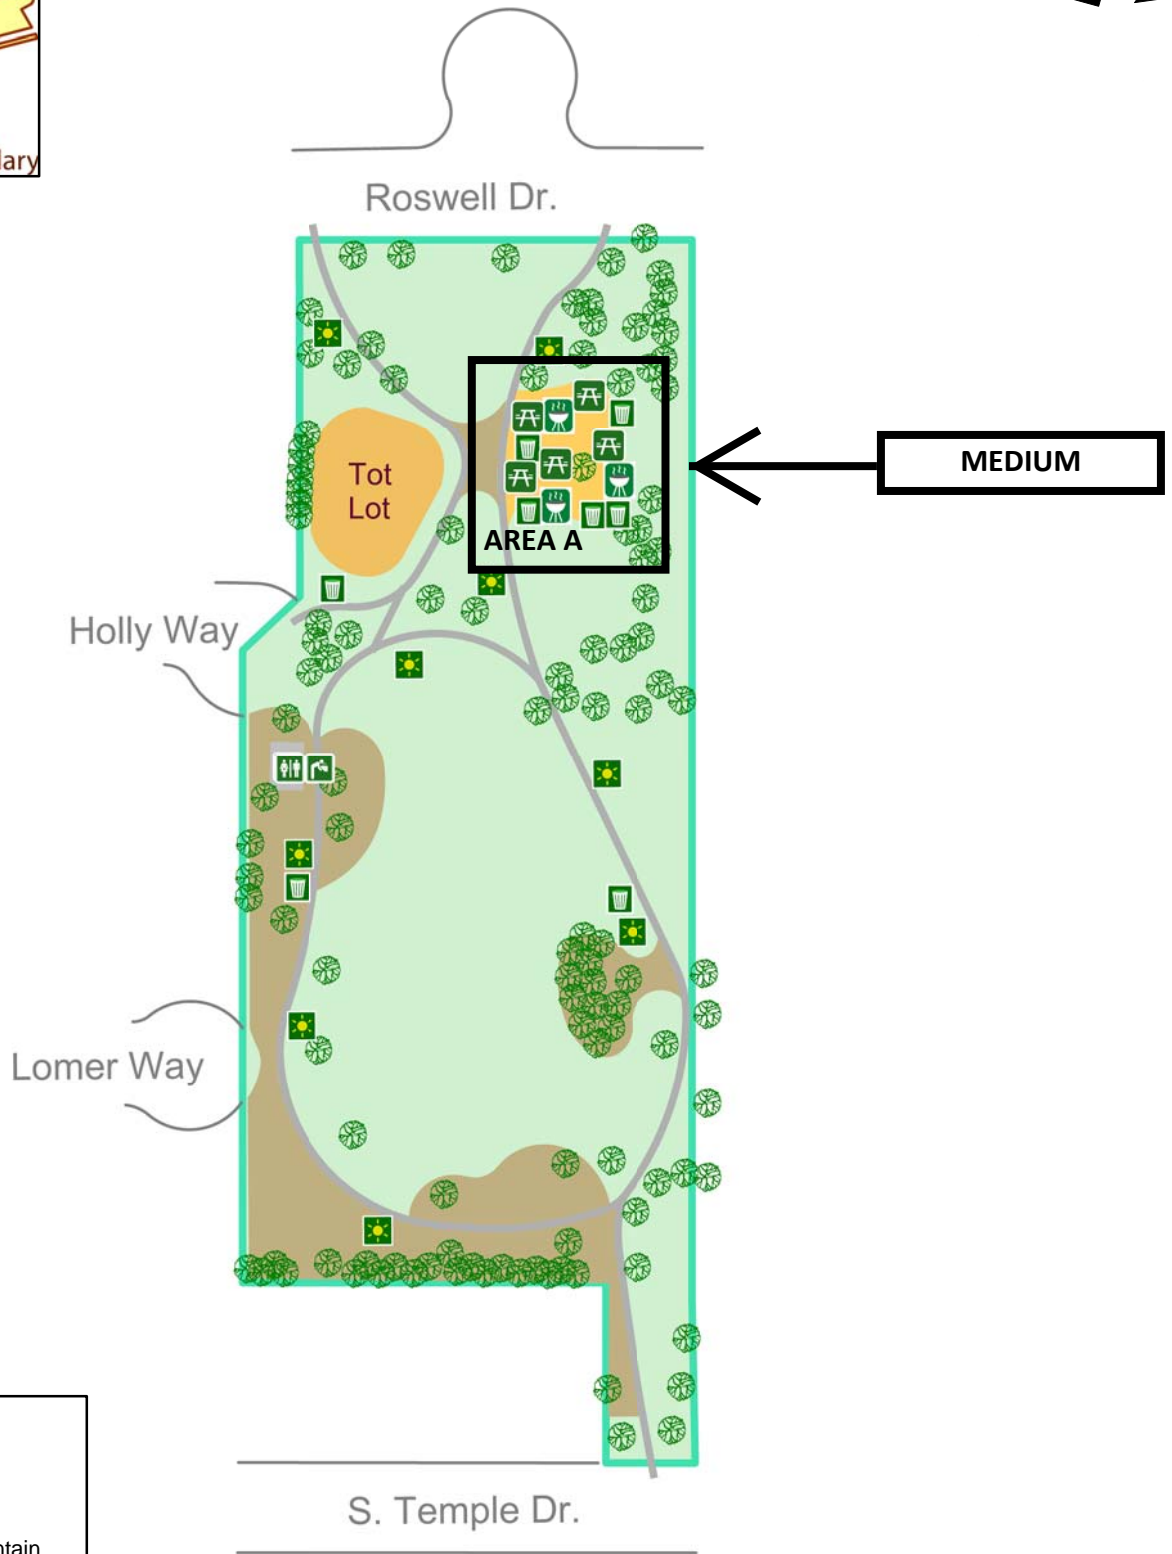

FOOTHILL PARK

Legend

-  Light
-  Drinking Fountain
-  Restroom
-  Picnic Table
-  Trash Can
-  Barbeque Pit