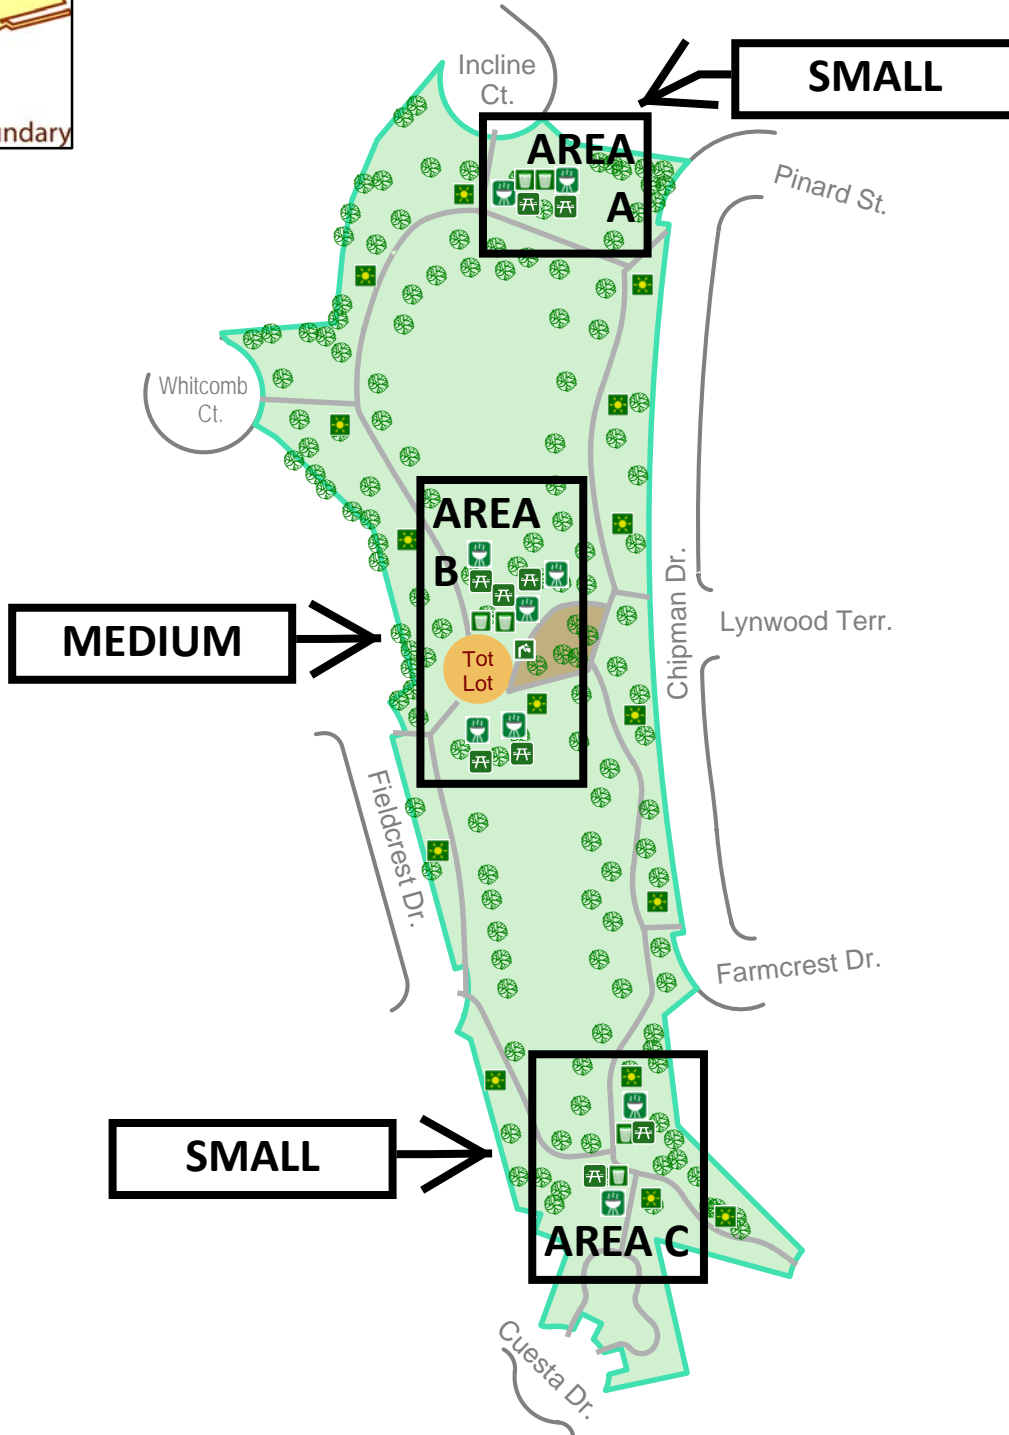

HILLCREST PARK

Legend	
	Light
	Drinking Fountain
	Picnic Table
	Trash Can
	Barbeque Pit