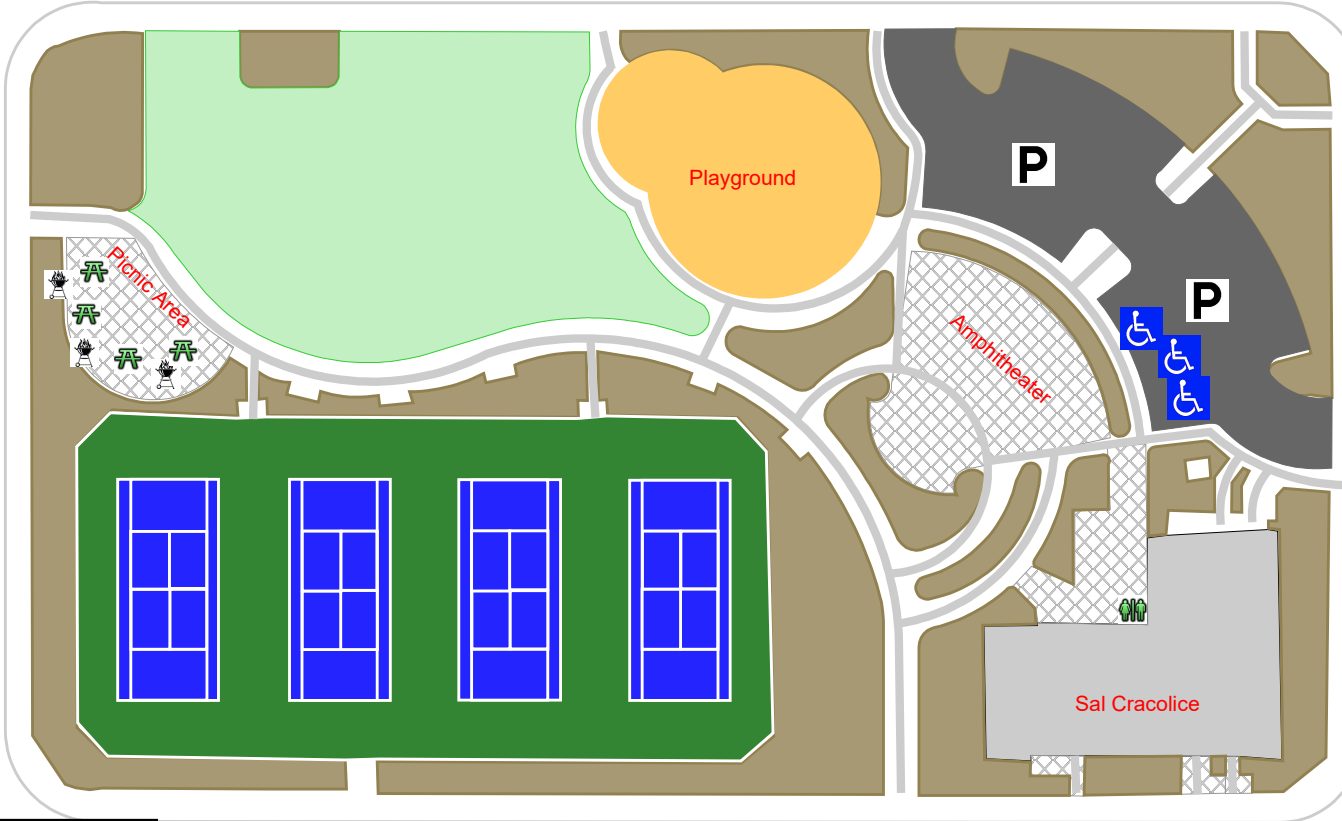

MERRY LP

GARDEN ST

Legend

Park Areas:

- Building
- Concrete Areas
- Garden Areas
- Grass Area
- Parking Lot Areas
- Play Areas
- Tennis Area
- Tennis Pad

Park Points:

- BBQ Pit
- Handicap
- Parking
- Picnic Table
- Restroom

This map is a product of the City of Milpitas GIS

Bob McGuire Park