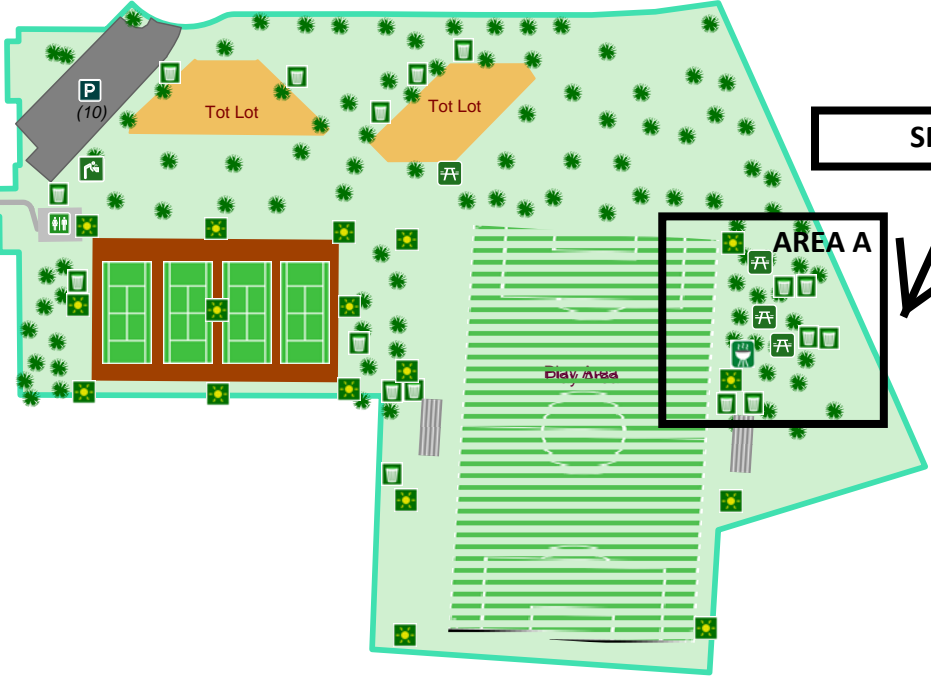

# HALL MEMORIAL PARK

N. Abbott Ave.

Hall Lagoon

La Honda Ave.

**SMALL**

**Legend**

- Light
- Restroom
- Picnic Table
- Parking
- Drinking Fountain
- Trash Can
- Barbeque Pit
- Bleachers