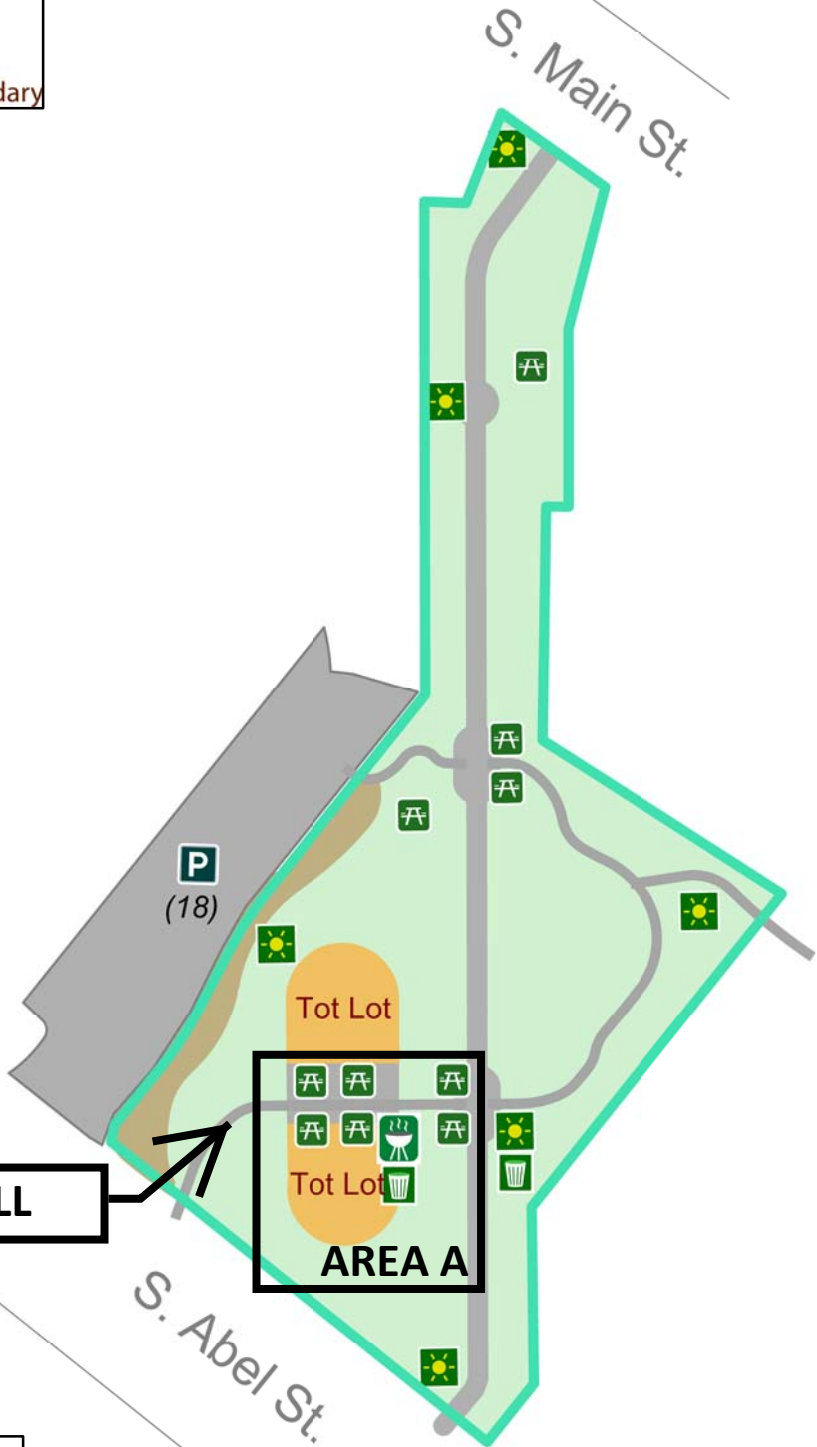

O'TOOLE ELMS PARK

SMALL

AREA A

Legend	
	Light
	Picnic Table
	Trash Can
	Barbeque Pit