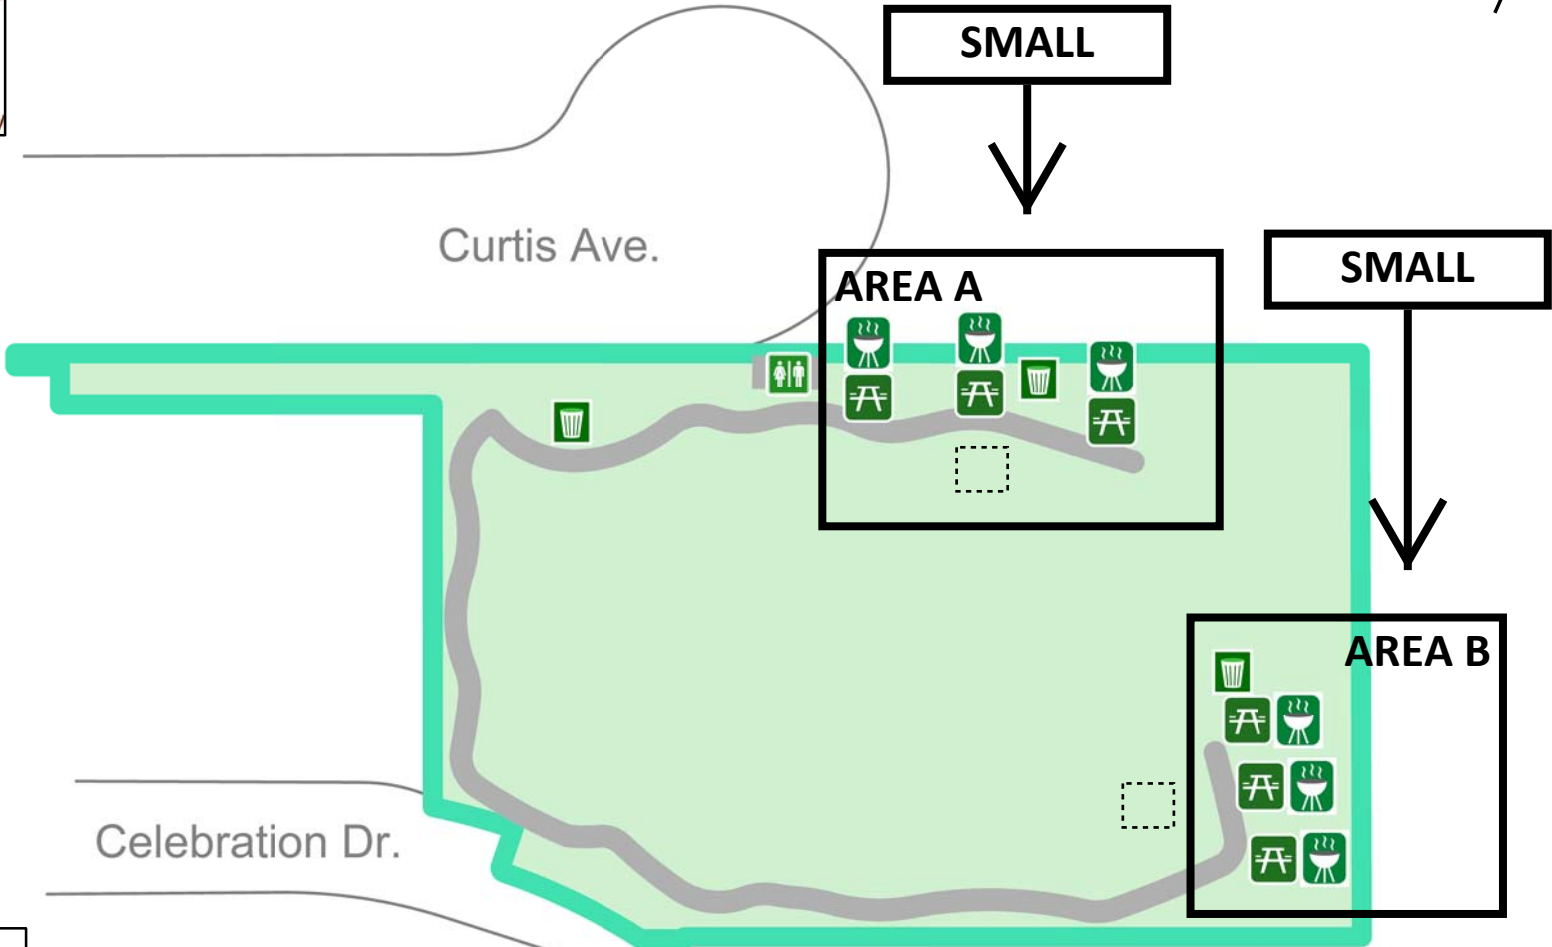

PARC METRO EAST

- Legend
- Light
 - Restroom Symbol
 - PicnicTable
 - Trash Can
 - Barbeque Pit