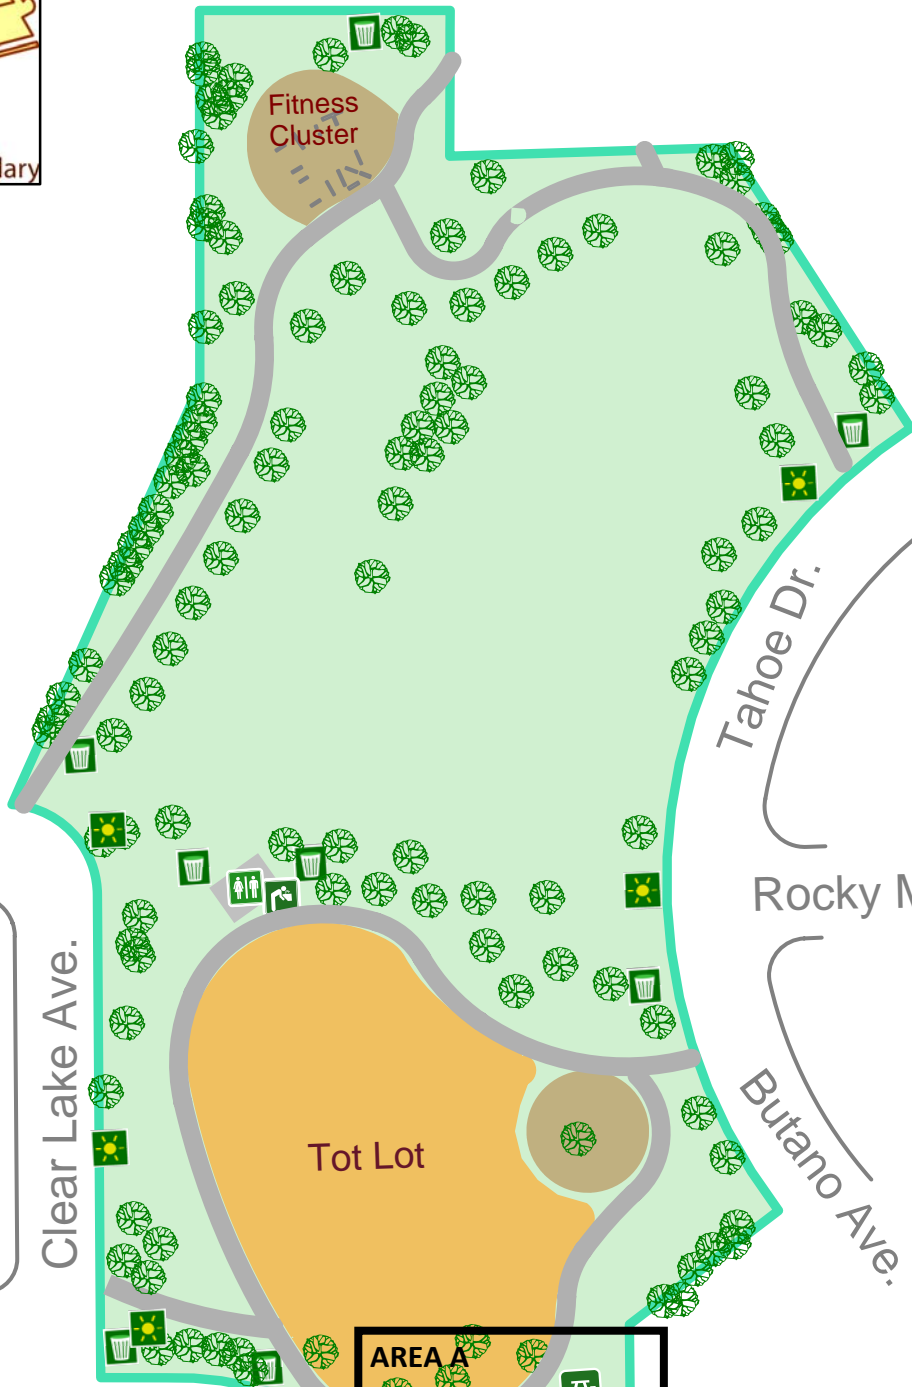

SINNOTT PARK

Legend	
	Drinking Fountain
	Light
	Restroom
	Picnic Table
	Trash Can
	Barbeque Pit