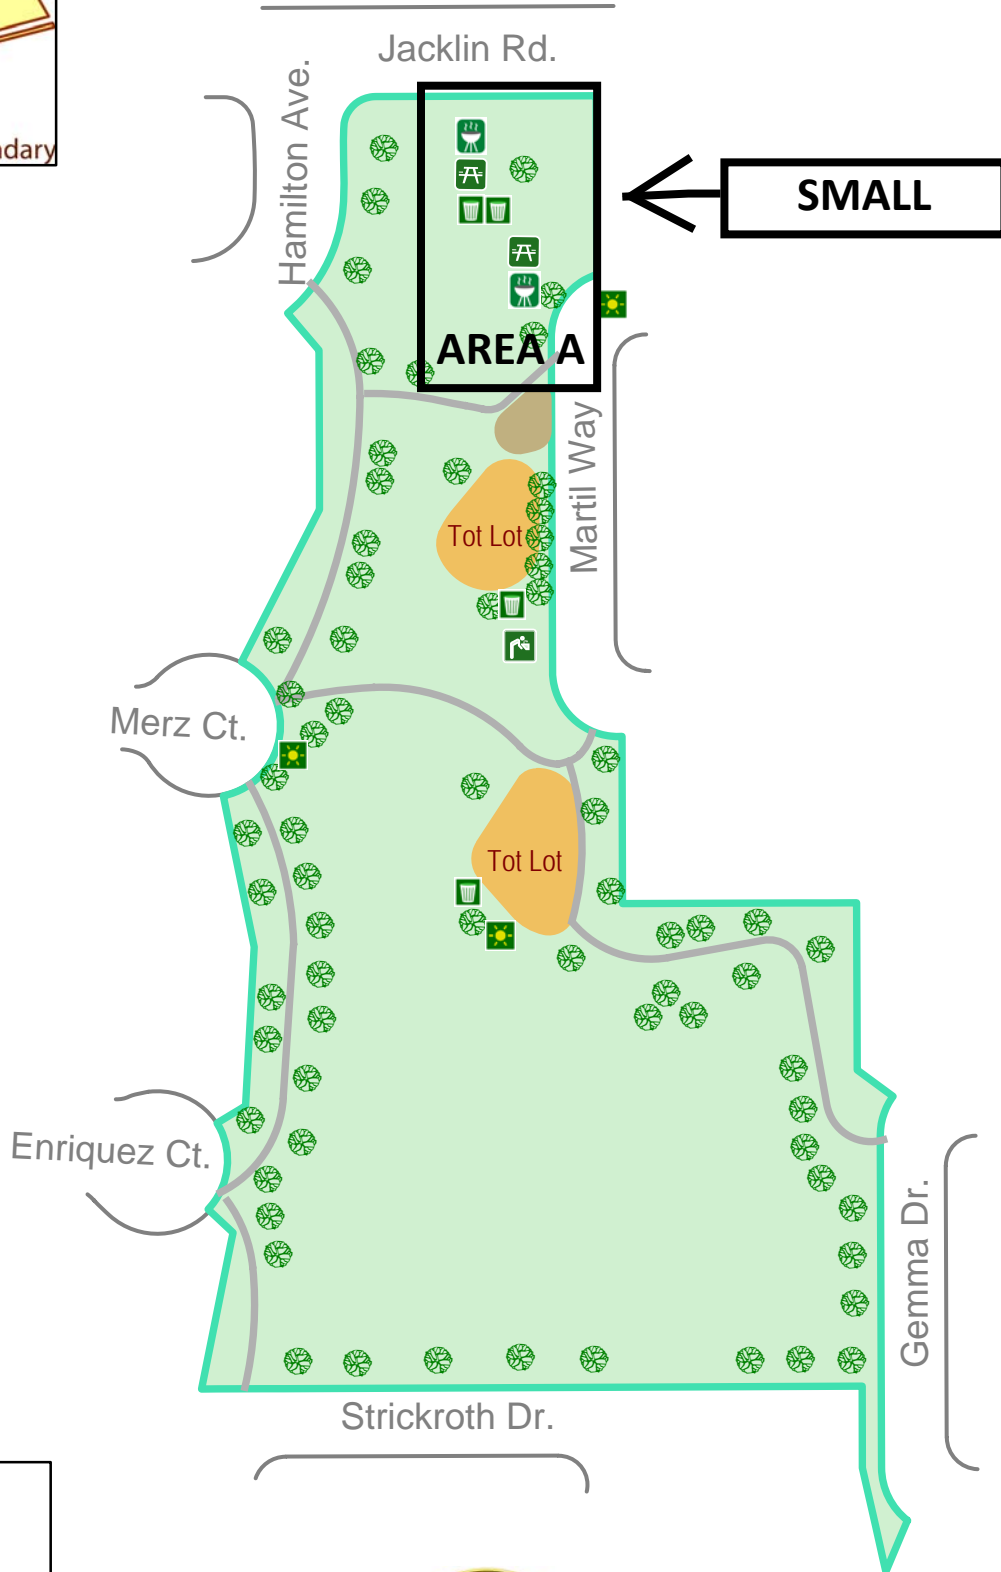

STRICKROTH PARK

Legend	
	Light
	Drinking_Fountain
	Picnic Table
	Trash Can
	Barbeque Pit