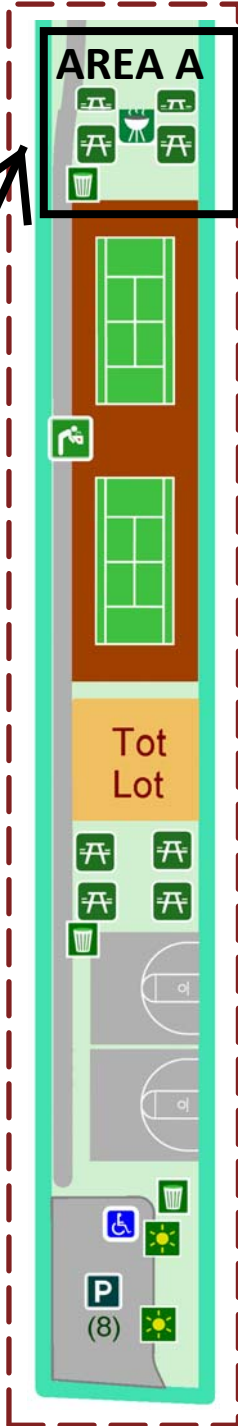

TOM EVATT PARK

Milpitas City Boundary

SMALL

Inset Detail

- Legend**
- Handicapped
 - Light
 - Drinking_Fountain
 - PicnicTable
 - ParkingP
 - Trash_Can
 - Barbeque_Pit